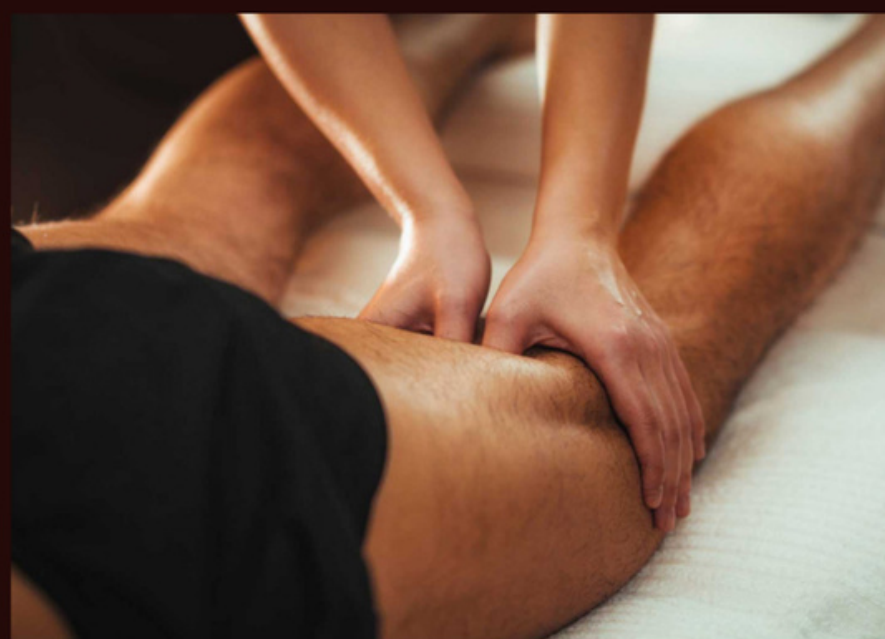

EMBRACE THE MAGIC

CONTACT US

Info@cosmicsafaris.co.ke

Sales@cosmicsafaris.co.ke

+254 710 188 012

+254 737 549 991

www.cosmicsafaris.co.ke